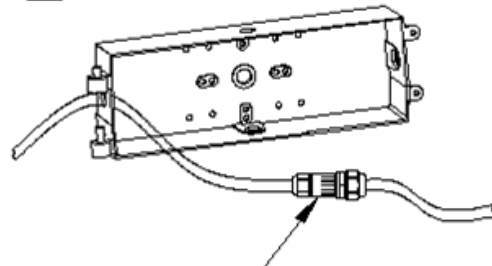

Open the wire-connecting box, connect the input wire of the LED driver with the AC input wire then close the box

3