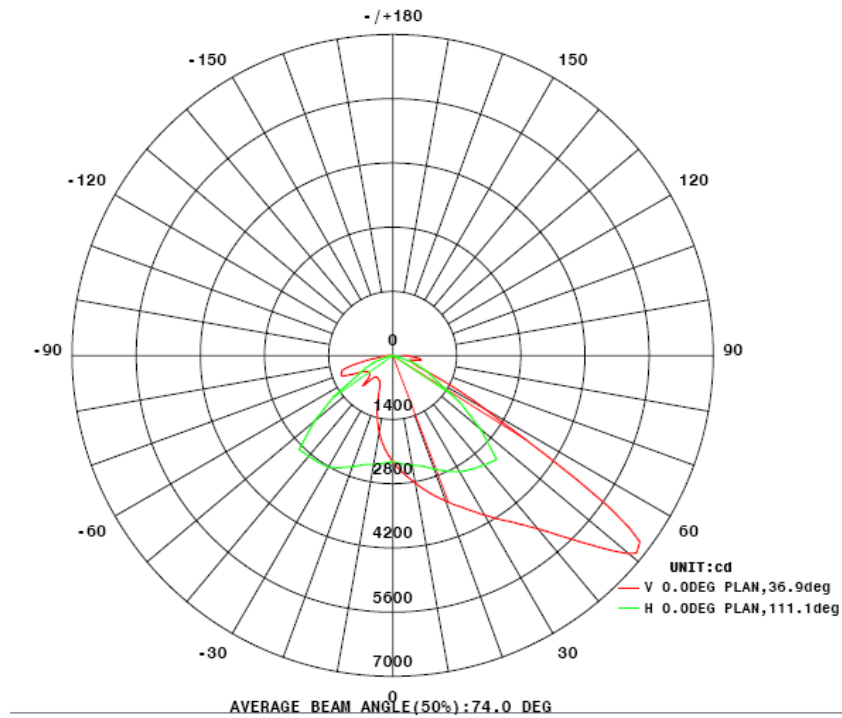

5 Luminous Spot

6 Instruction for Installation

1