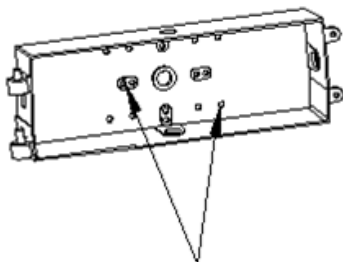

Using screws to install the power supply box onto the solid wall

2