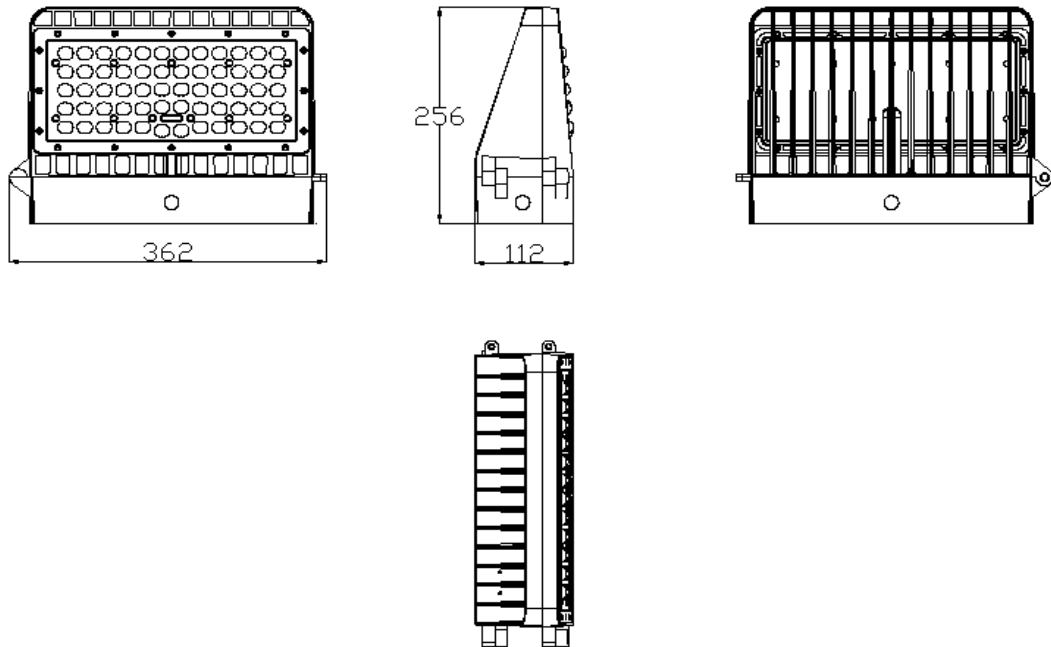

### 3 Dimension for the product

### 4 Main technical parameters

Item NO.	CCT	RA	Lumens	Input Voltage	Lamp power	Product size	Packaging size	N.W
UG-WL112-W150	5000K~5650K	≥70	14250 LM	AC90V-295V	150±5W	362*112*256 mm	415*185*330 mm	4.9KG
IP65								
Samsung LEDs								
PF>0.9								
4000K 5000K 6000K CCT optional								
LED driver: UG Driver								
Storage Temp: -40 ~ 50°C								